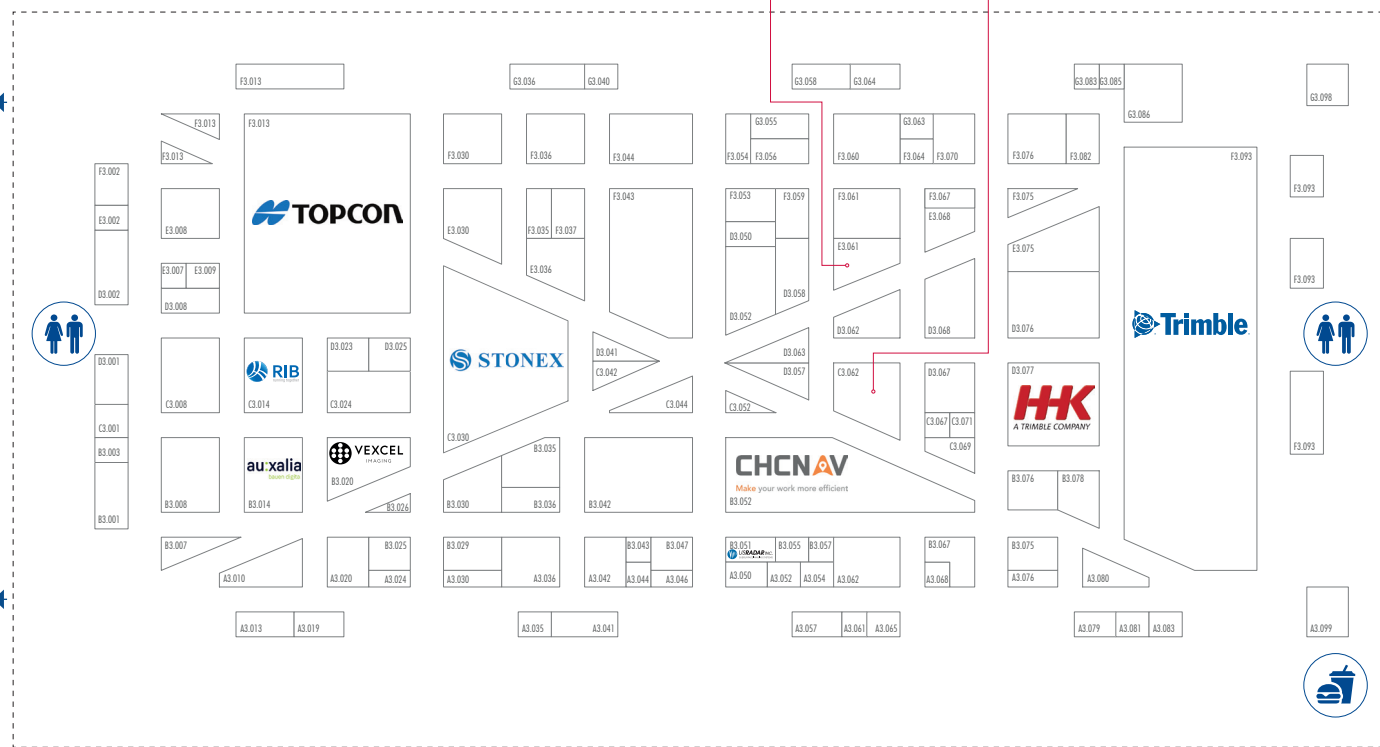

3 HALLE HALL

softPlan

nFrames
BREMEN TECHNOLOGY

← HALLE/HALL 4
FLIGHT ZONE
CONFERENCE FORUM
CONFERENCE

↓ AUSGANG / EXIT

1 HALLE HALL

1 HALLE HALL

DON'T GET LOST
GET THE INTERGEO APP!

- HALL PLAN
- EXHIBITORS
- PROGRAMME
- AND MORE!

📱 VISIT
INTERGEO.DE/APP